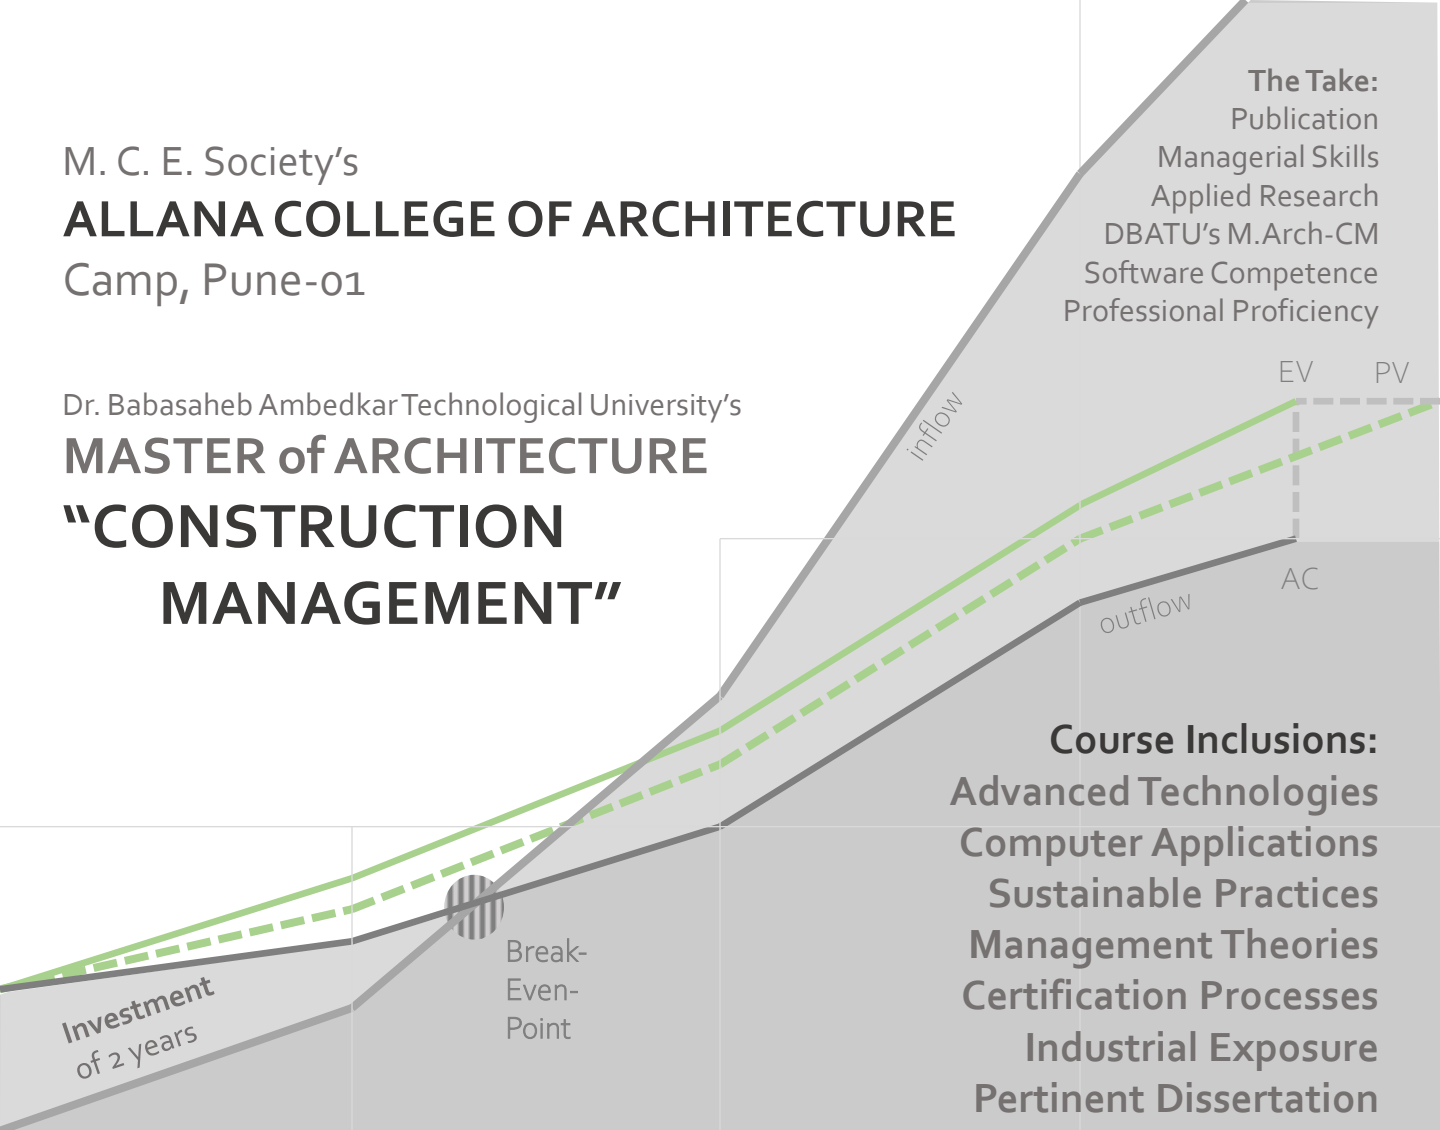

M. C. E. Society's

ALLANA COLLEGE OF ARCHITECTURE

Camp, Pune-01

Dr. Babasaheb Ambedkar Technological University's

MASTER of ARCHITECTURE

"CONSTRUCTION MANAGEMENT"

The Take:
Publication
Managerial Skills
Applied Research
DBATU's M.Arch-CM
Software Competence
Professional Proficiency

Course Inclusions:
Advanced Technologies
Computer Applications
Sustainable Practices
Management Theories
Certification Processes
Industrial Exposure
Pertinent Dissertation

ACOA resources:

- 24 acre Campus in the heart of the city
- Architecture College established in 1999
- 11 year old M.Arch-CM department
- Well equipped Infrastructure
- Library with over 6000 Books